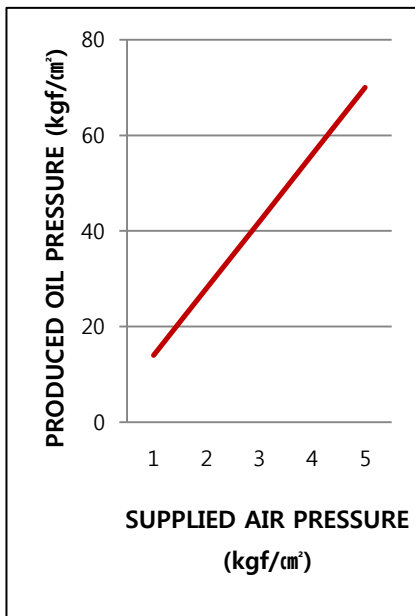

**CB-3244** (PNEUMATIC APPLIED SPRING RELEASED)

◆ Specification

Model Type	CB-3244
Master Cylinder	1" × 24mm Stroke
Air Cylinder	4" × 24mm Stroke
Booster Ratio	14 : 1
Max. Air Pressure	0.5MPa (5kgf/cm <sup>2</sup> )
Discharge Oil Volume	10cc
Weight	2.5kg