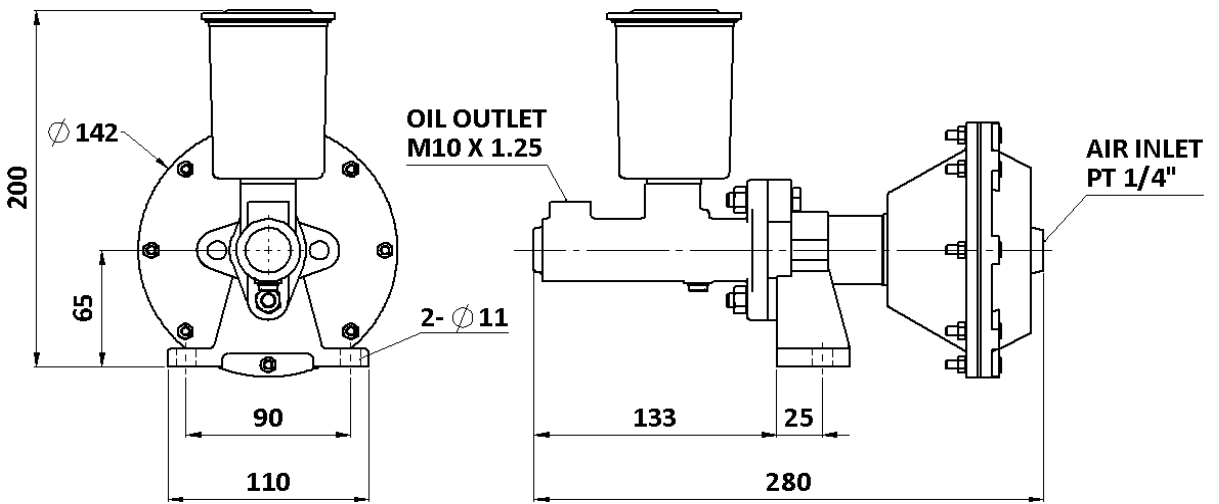

**CB-3244** (PNEUMATIC APPLIED SPRING RELEASED)

◆ Specification

Model Type	CB-3244
Master Cylinder	1" × 24mm Stroke
Air Cylinder	4" × 24mm Stroke
Booster Ratio	14 : 1
Max. Air Pressure	0.5MPa (5kgf/cm <sup>2</sup> )
Discharge Oil Volume	10cc
Weight	2.5kg